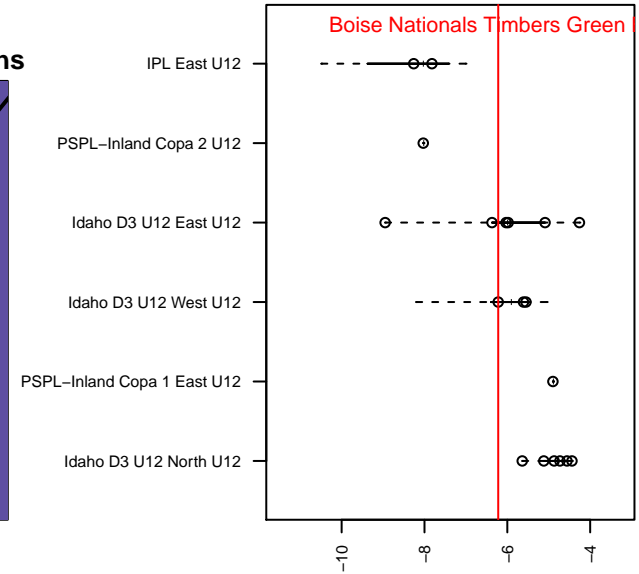

Boise Nationals Timbers Green B05

Boise Nationals
 Boise, ID
 B05 total strength=669
 attack=0.93 defense=0.43
 fall league = Idaho D3 U12 West U12
 spr league = Spr Idaho D3 U12 South

alt names used:
 BOISE NATIONALS TIMBERS U12 2005 GREI
 BOISE NATIONALS TIMBERS U12 2005 GREI
 BOISE NATIONALS TIMBERS U12 2005 GREI
 BOISE NATIONALS TIMBERS U12 2005 GREI
 BOISE NATIONALS TIMBERS 2005 GREEN (I

Venues played:
 2016 Idaho D3 U12 West U12
 2016 GEM State Challenge U12B Silver West l
 2016 Spr Idaho D3 U12 South
 2016 Canyon Rim Classic U12 B National U12
 2016 ID Directors Cup U12B Silver U12

Boise Nationals Timbers Green B05
 Dots are actual minus expected GF (blue circles) and GA (red triangles).
 Blue line is smoothed change in attack strength. Red is smoothed change in defense strength.

**attack and defense variance (black dot)
relative to other teams
and top 10 in region**

**attack and defense rating
relative to others at age
and all opponents in last 13 months**

Performance relative to 13 month average